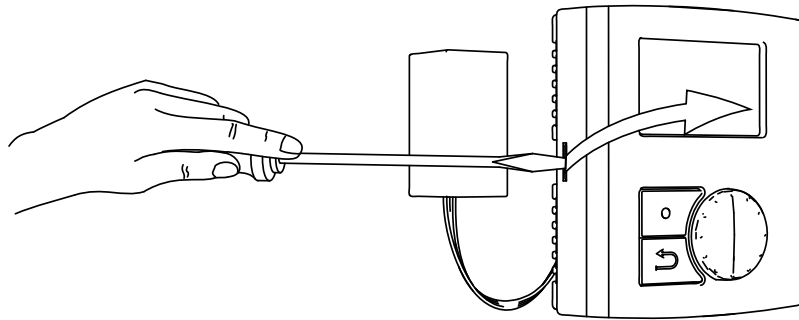

CD Control panel

Wall mounting

Installation instructions

1 Installation

1.

2.

3.

4.

5.

Position	Description
A	Yellow (signal cable)
B	Green (signal cable)
C	Black (GND reference)
D	Red (12V DC supply voltage)

CD Kontrollpanel

Utanpåliggande väggmontage

SE Installationsinstruktion

1 Installation