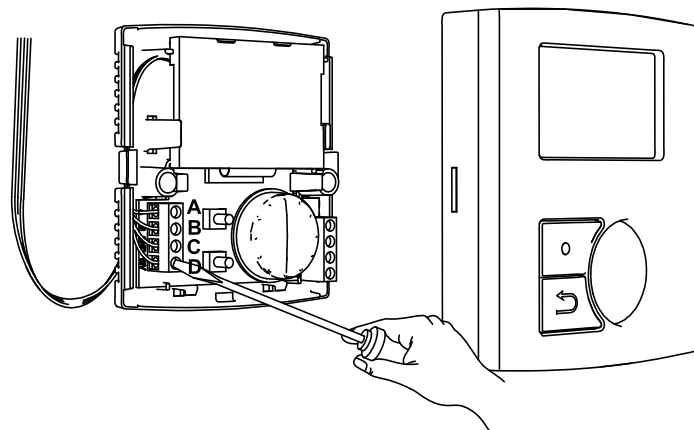

CD Control panel

Wall mounting

Installation instructions

1 Installation

1.

2.

3.

4.

5.

Position	Description
A	Yellow (signal cable)
B	Green (signal cable)
C	Black (GND reference)
D	Red (12V DC supply voltage)

CD Kontrollpanel

Utanpåliggande väggmontage

SE Installationsinstruktion

1 Installation